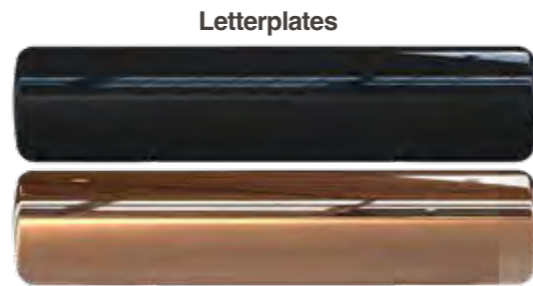

6 colour options

Available in all colours

Window Handles are also available

Available in all colours

Available in all colours

Available in all colours

Available in Gold, Polished and Brushed Stainless

Sweet Knocker

Available in all colours, with or without Spyhole

Sweet Classic Urn

Available in all colours, with or without Spyhole

Numbers

Available in all colours

Contemporary Pull Handles

Inline and offset pull handles available in a range of sizes from 400mm to 1800mm. Fitted centrally to the door height on both sides of the door.