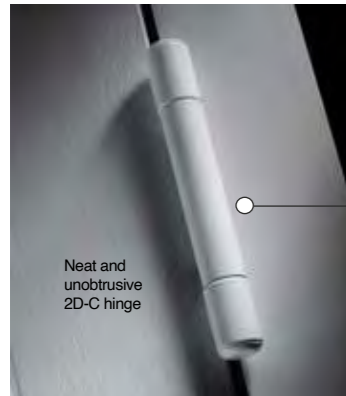

A more secure home

Your front door plays a huge part in the protection of your belongings and loved ones. Our doors have been designed to exceed even the most stringent of expectations and are manufactured with leading security and lock mechanisms to give you complete peace of mind.

Security of valued possessions and protecting loved ones are the main priority of any homeowner. Our composite doors have been designed to exceed even the most stringent of expectations. This is why we have incorporated a number of security features as standard.

High performance multipoint locking system, set for smart technology. Your lock will be Kubu equipped, meaning you can easily transform your door to a smart door at any point.

A neat and unobtrusive 2D-C hinge available in a range of colours for your door. With the lateral adjustment of +/- 3mm, it has a high load carrying capacity of 40kg, preventing the door from dropping.

For the ultimate security protection our doors are manufactured with the Ultion Diamond Secure Cylinder.

Neat and unobtrusive 2D-C hinge