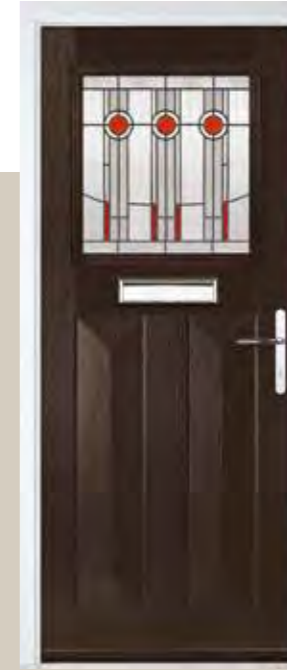

Door Colour: Black Ash Brown
Door Glass: Metropolis