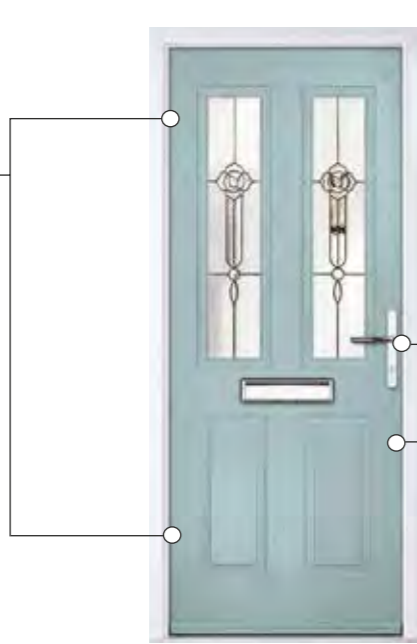

Optimal upgrade to AV4 slam shut lock