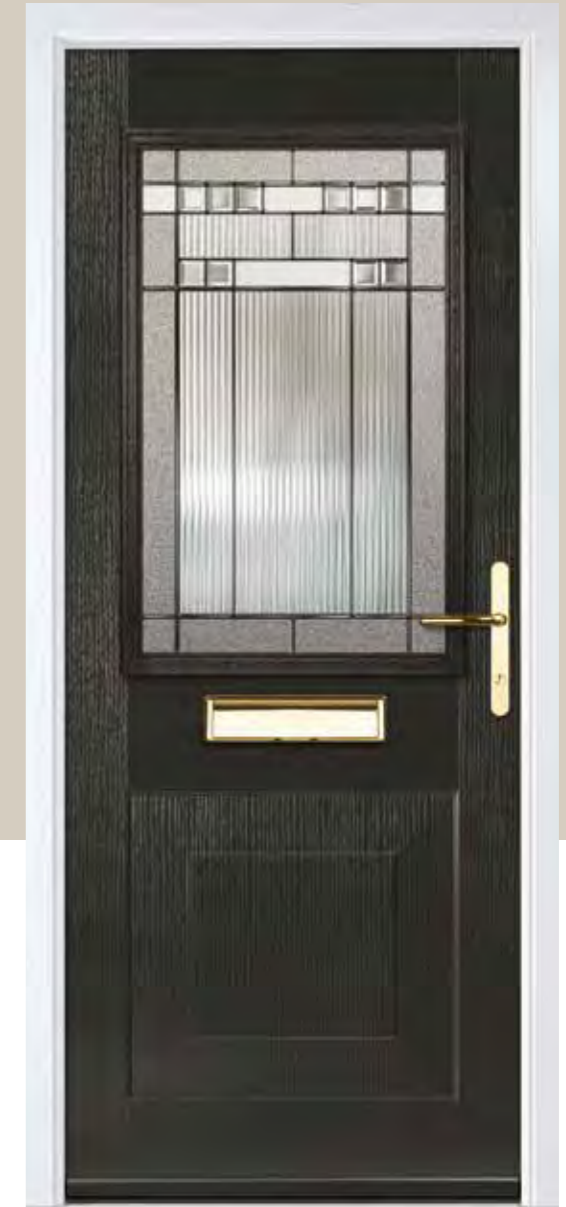

Door Colour: Sage
Door Glass: Louisiana
KBridge Option

TRADITIONAL

Door Colour: Slate
Door Glass: 4 Bevel

Eaton 4Grid

Door Colour: Black
Door Glass: Skyscraper

Tatton Option

Please note: hardware, glass and colour combinations/placements shown are for visual purposes only. Final manufactured door may vary from those shown.