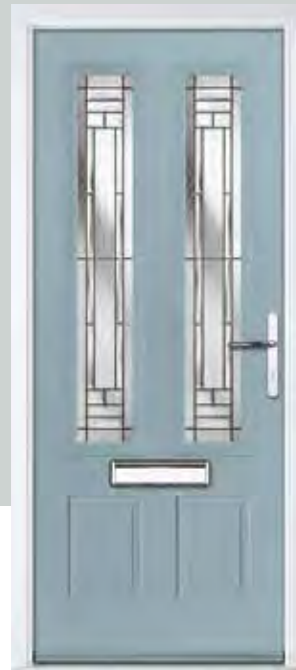

Left Option

Door Colour: Very Berry
Door Glass: Halo

Right Option

Door Colour: Anthracite Grey
Door Glass: Louisiana

Door Colour: Black
Door Glass: Victorian Border

CONTEMPORARY

Door Colour: Nimbus
Door Glass: Louisiana