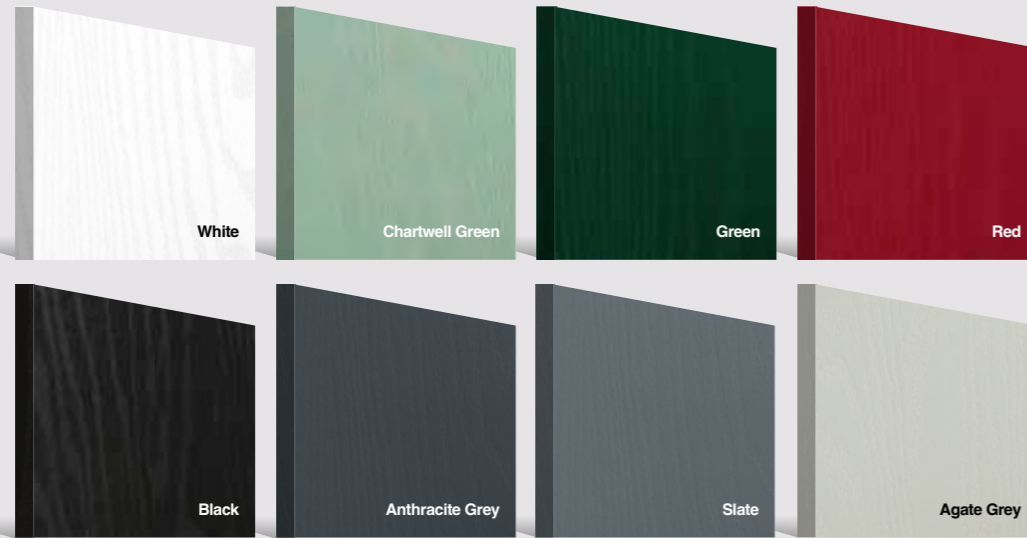

PAINT

Standard Colours

A range of 9 external colours with white interior as standard. Coloured both sides is a cost option.