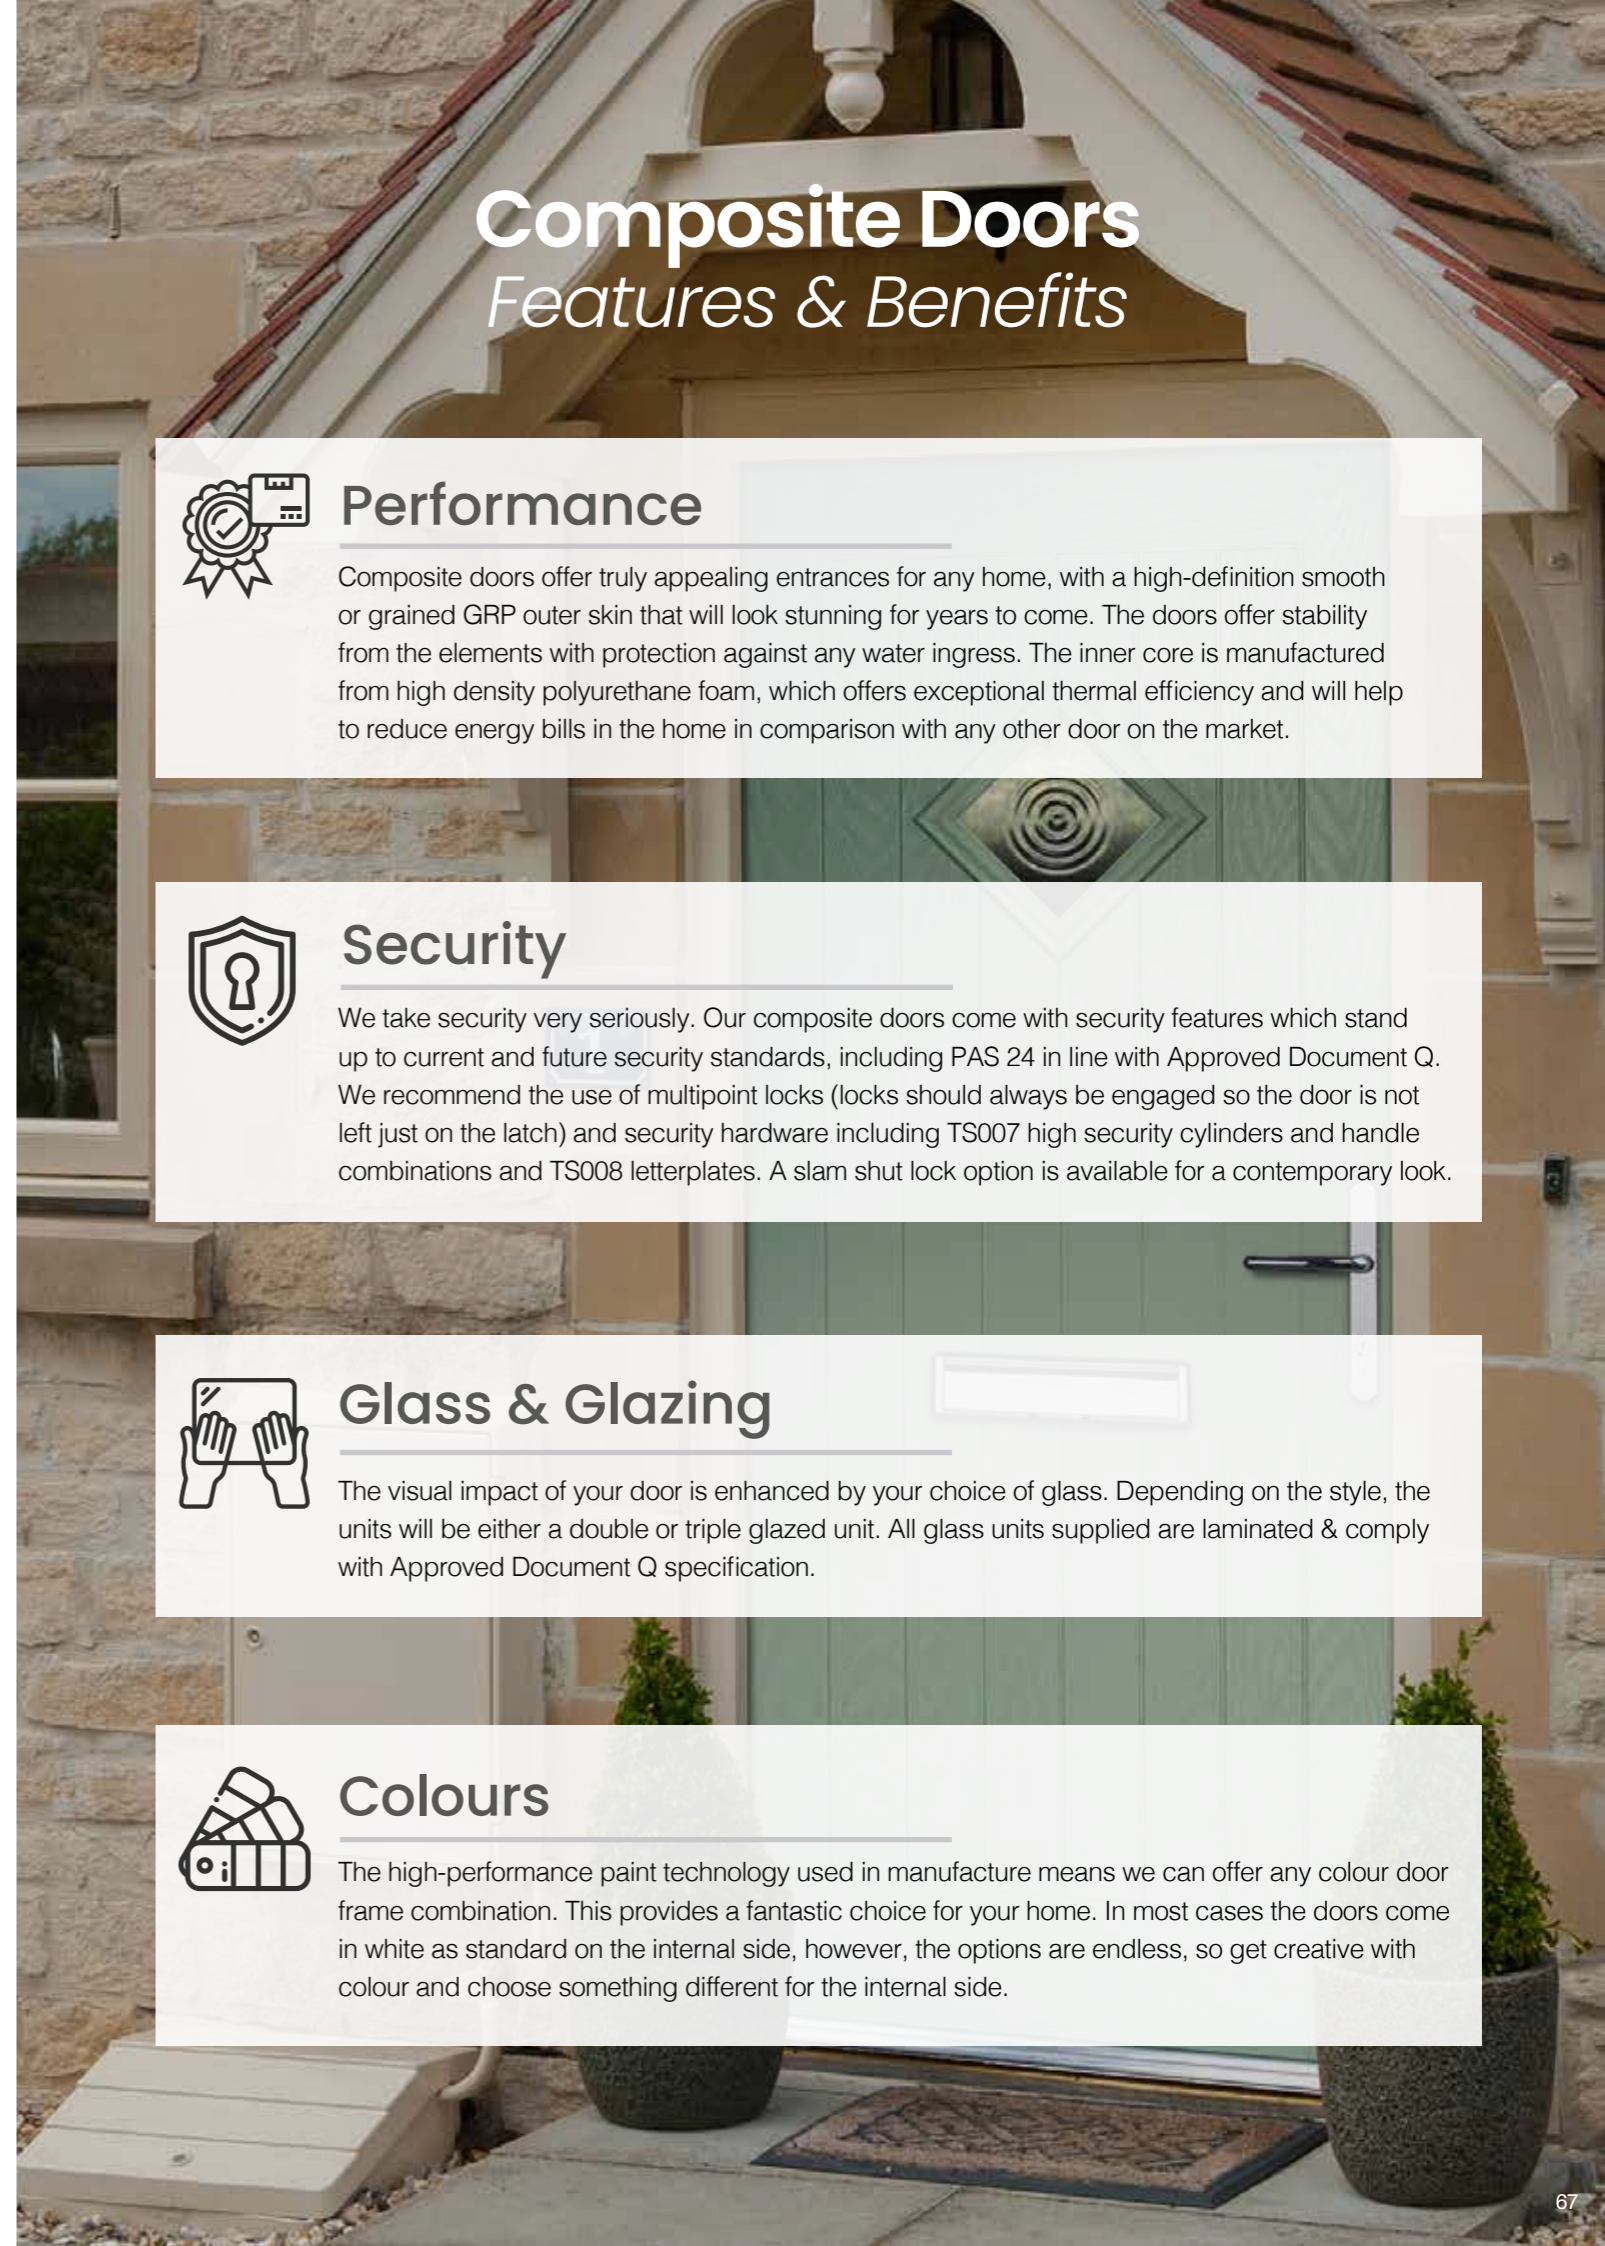

Care & Maintenance

Your new door should keep you safe and secure for years to come, however with all products and especially those that are exposed to the elements we recommend that you carry out a care and maintenance routine.

- Door frames should be washed with warm soapy water.
- The door leaf should only be cleaned using warm water or non-aggressive composite door wipes. No solvent-based product or abrasives should be used as these will damage the surface of the skin.
- External glass should be cleaned with warm soapy water and cleaned with a proprietary glass cleaner.
- Maintenance of the door may be required to maintain any guarantees from the installer. Hinges should be lubricated with engineering oil. Cylinders can be lubricated with Teflon-based products only, as other oils may cause degradation. If necessary, a small amount of lubricant can be applied to the moving parts such as letterplates, handles and knockers.