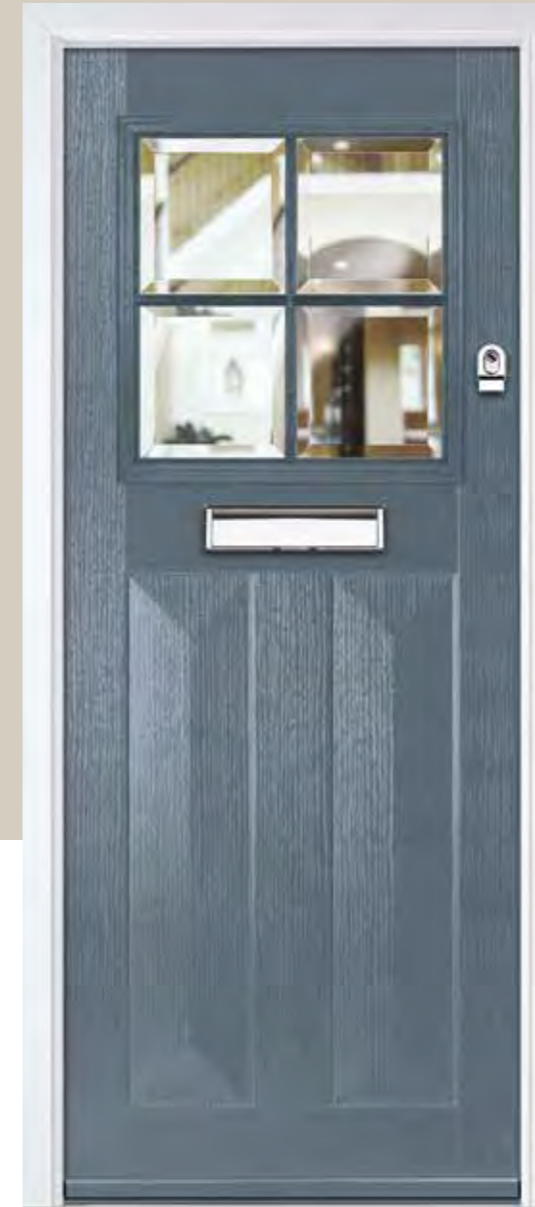

Door Colour: Sage
Door Glass: Louisiana
KBridge Option

TRADITIONAL

Door Colour: Slate
Door Glass: 4 Bevel

Eaton 4Grid

Door Colour: Black
Door Glass: Skyscraper

Tatton Option

Please note: hardware, glass and colour combinations/placements shown are for visual purposes only. Final manufactured door may vary from those shown.