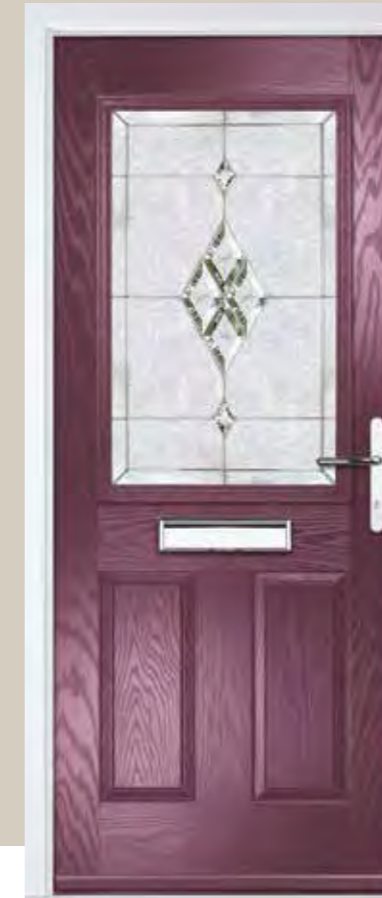

Door Colour: Mulberry
Door Glass: Trio Diamond