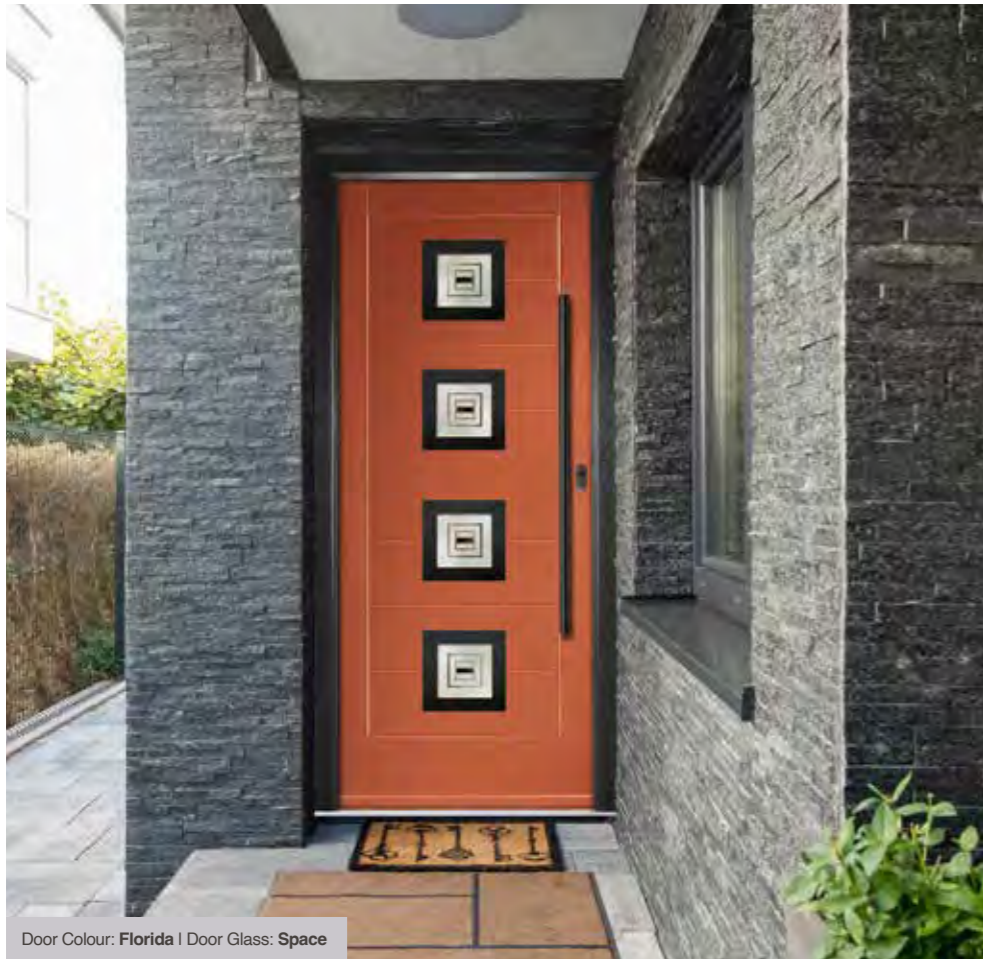

Inox Nice

The Inox Nice door offers a Mediterranean style with four decorative lites that allow the light to stream in.

Door Colour: Florida | Door Glass: Space