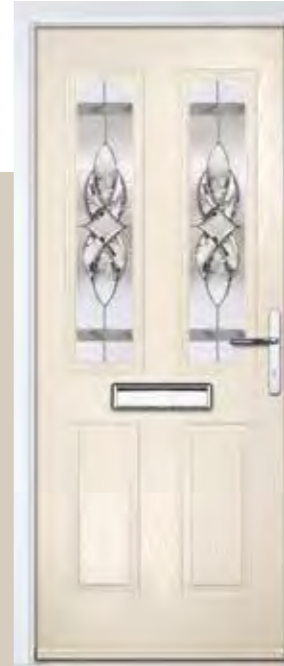

Door Colour: Cream White
Door Glass: Bloomsbury
Birkdale Option