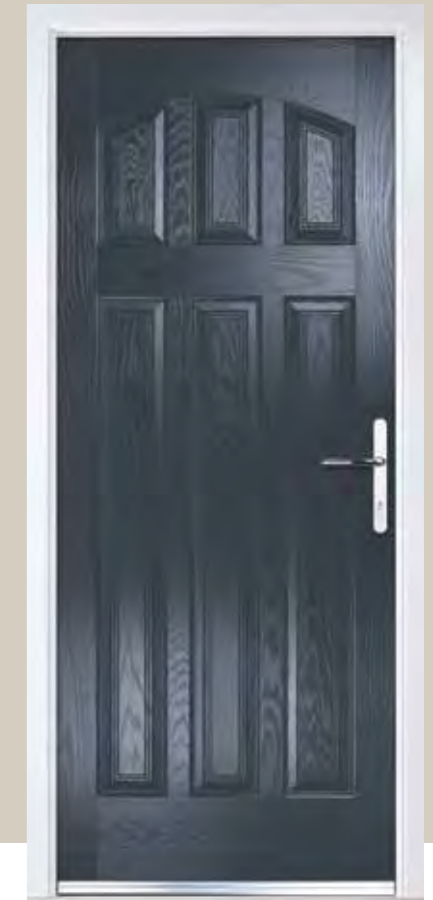

Door Colour: Anthracite

Solid Option