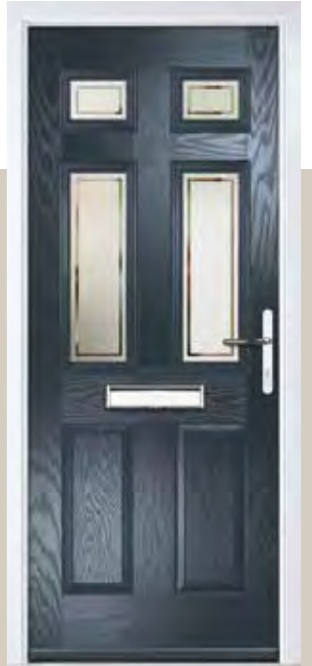

Door Colour: Anthracite Grey
Door Glass: Victorian Border