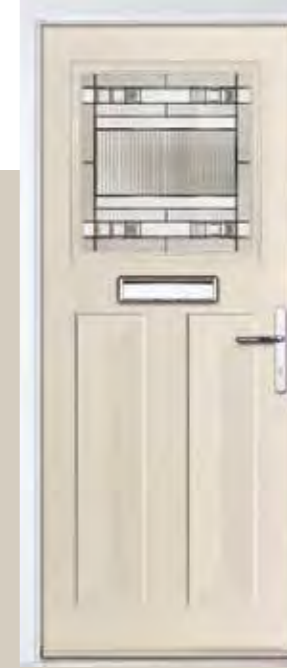

Door Colour: Clotted Cream
Door Glass: Skyscraper