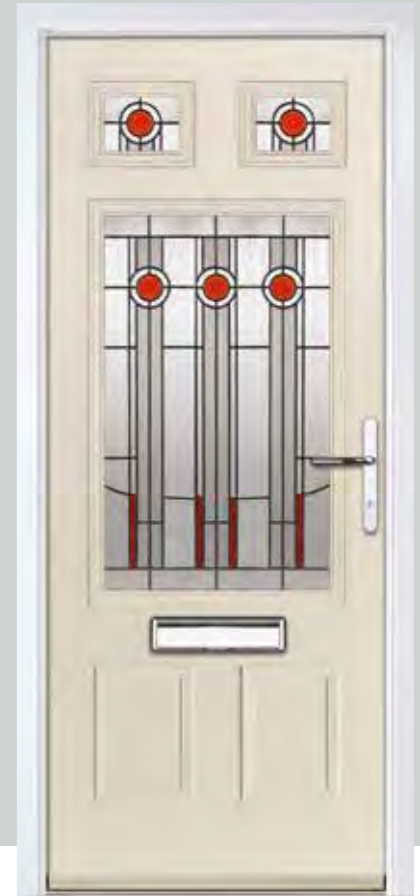

Door Colour: Clotted Cream
Door Glass: Metropolis
Grove Option

Please note: hardware, glass and colour combinations/placements shown are for visual purposes only. Final manufactured door may vary from those shown.