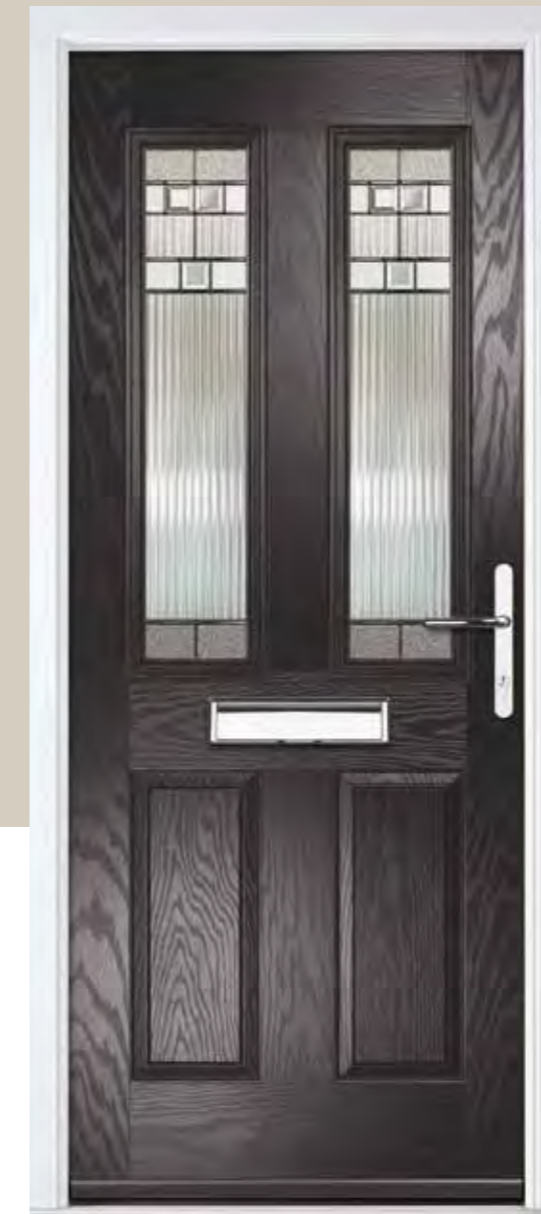

TRADITIONAL

Door Colour: Black
Door Glass: Skyscraper

Door Colour: Cotswold
Door Glass: Astoria

Please note: hardware, glass and colour combinations/placements shown are for visual purposes only. Final manufactured door may vary from those shown.