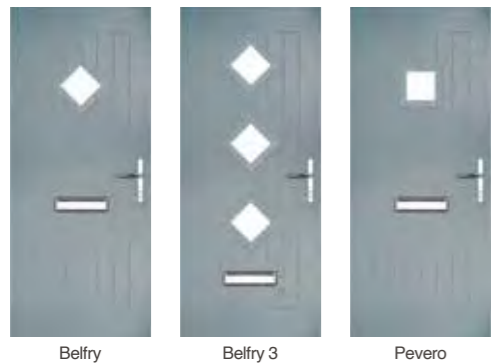

TRADITIONAL DOORS

Belfry

including Belfry 3 and Pevero option

The Belfry has a unique 'offset etched' detailing and comes in multiple glazing styles.

Door Colour: Cotswold | Door Glass: Cubic

Doorstyle Options