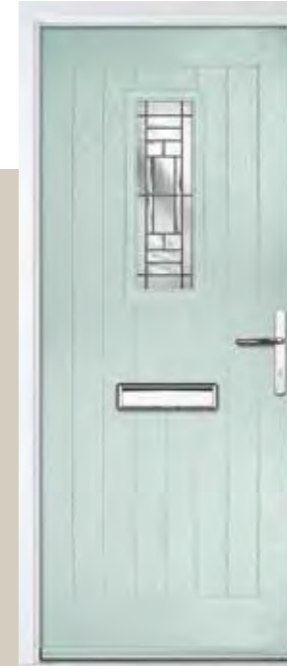

Door Colour: Slate | Door Glass: Graphite

Doorstyle Options

Sunningdale Farmhouse Solid

Door Colour: Florida
Door Glass: Trio Diamond

Door Colour: Moonshine
Door Glass: Louisiana

Door Colour: Clotted Cream
Door Glass: Kew