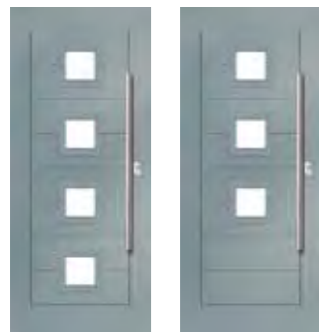

Doorstyle Options

Square 4

Square 3