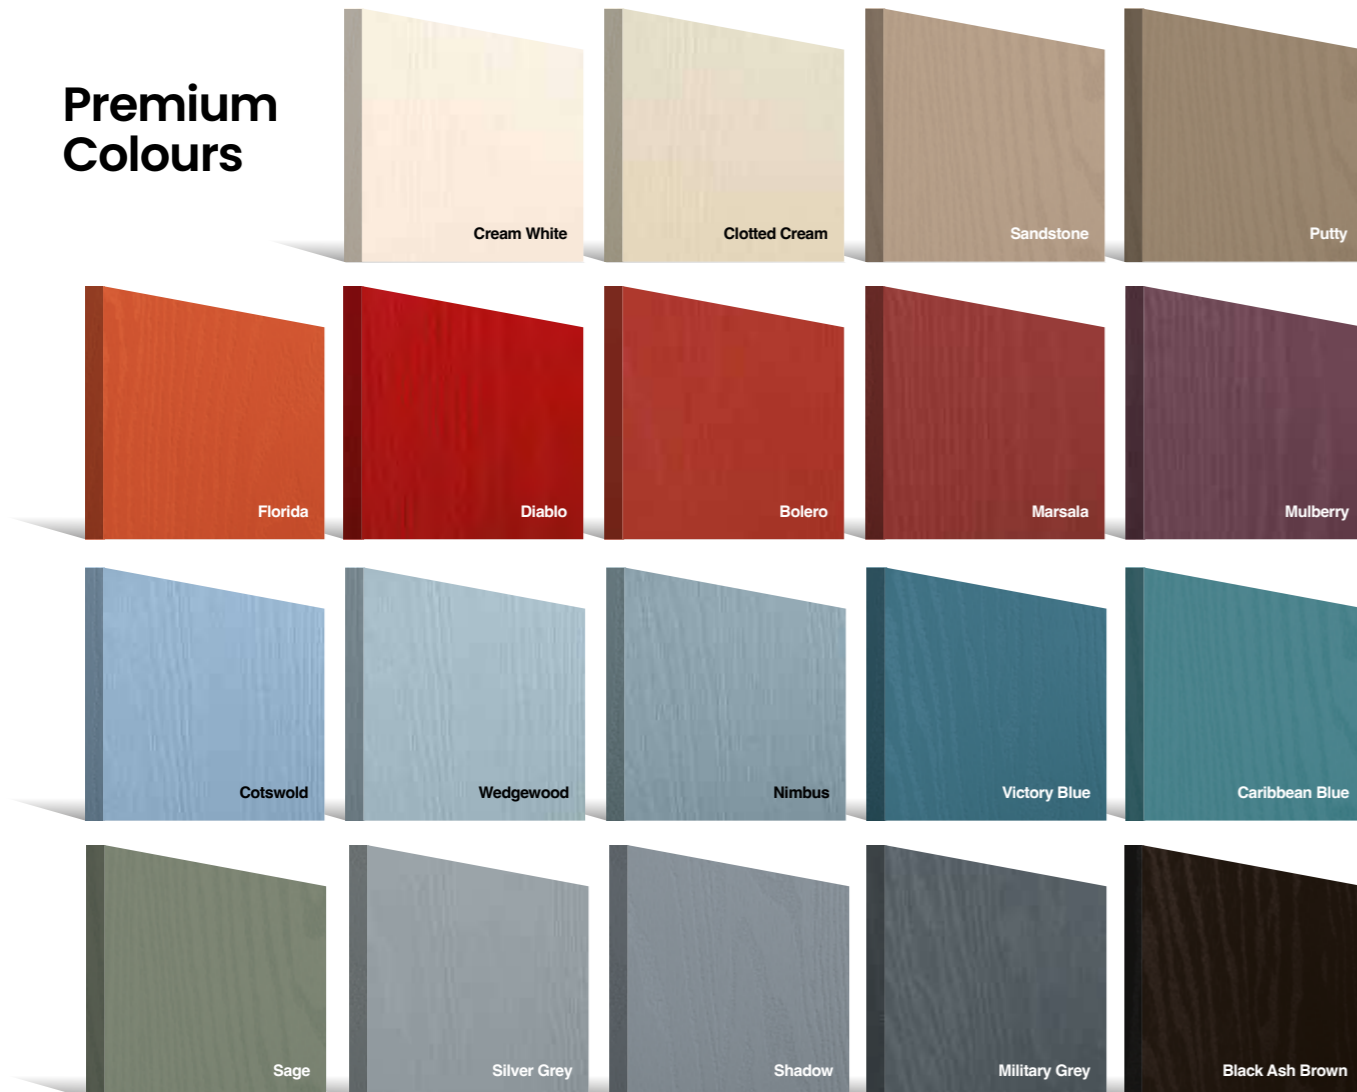

Premium Colours

*Some RAL colours containing luminous elements are unavailable