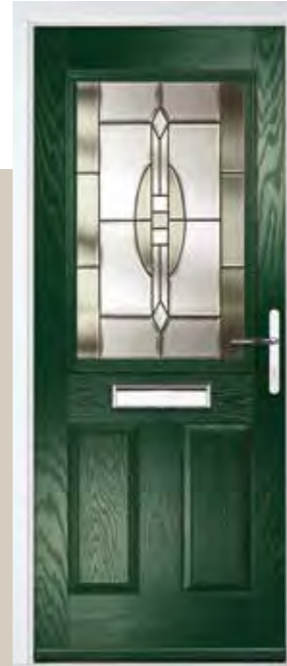

Door Colour: Green
Door Glass: Impression