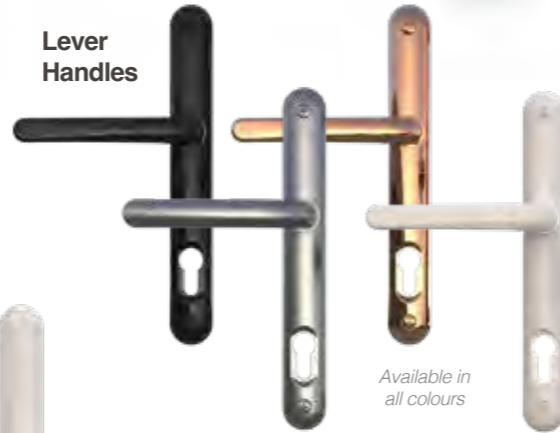

20 YEAR ANTI-CORROSION GUARANTEE

Sweet

With a 20 year anti corrosion guarantee* your new door will look great for years to come.

**Product must be registered with manufacturer.*

ACTIVATE FOR FREE

www.sweet-doors.co.uk

6 colour options

Available in all colours

Window Handles are also available

Available in all colours

Available in all colours

Available in all colours

Available in Gold, Polished and Brushed Stainless

Sweet Knocker

Available in all colours, with or without Spyhole

Sweet Classic Urn

Available in all colours, with or without Spyhole

Numbers

Available in all colours

Contemporary Pull Handles

Inline and offset pull handles available in a range of sizes from 400mm to 1800mm. Fitted centrally to the door height on both sides of the door.

The smart lock that takes security seriously.

Ultion Nuki smart lock is not only beautiful, but engineered to provide robust protection against both physical and digital attacks.

Unlock on approach

With Ultion Nuki you can set your door to unlock as soon as you enter the unlock zone without even touching your phone.