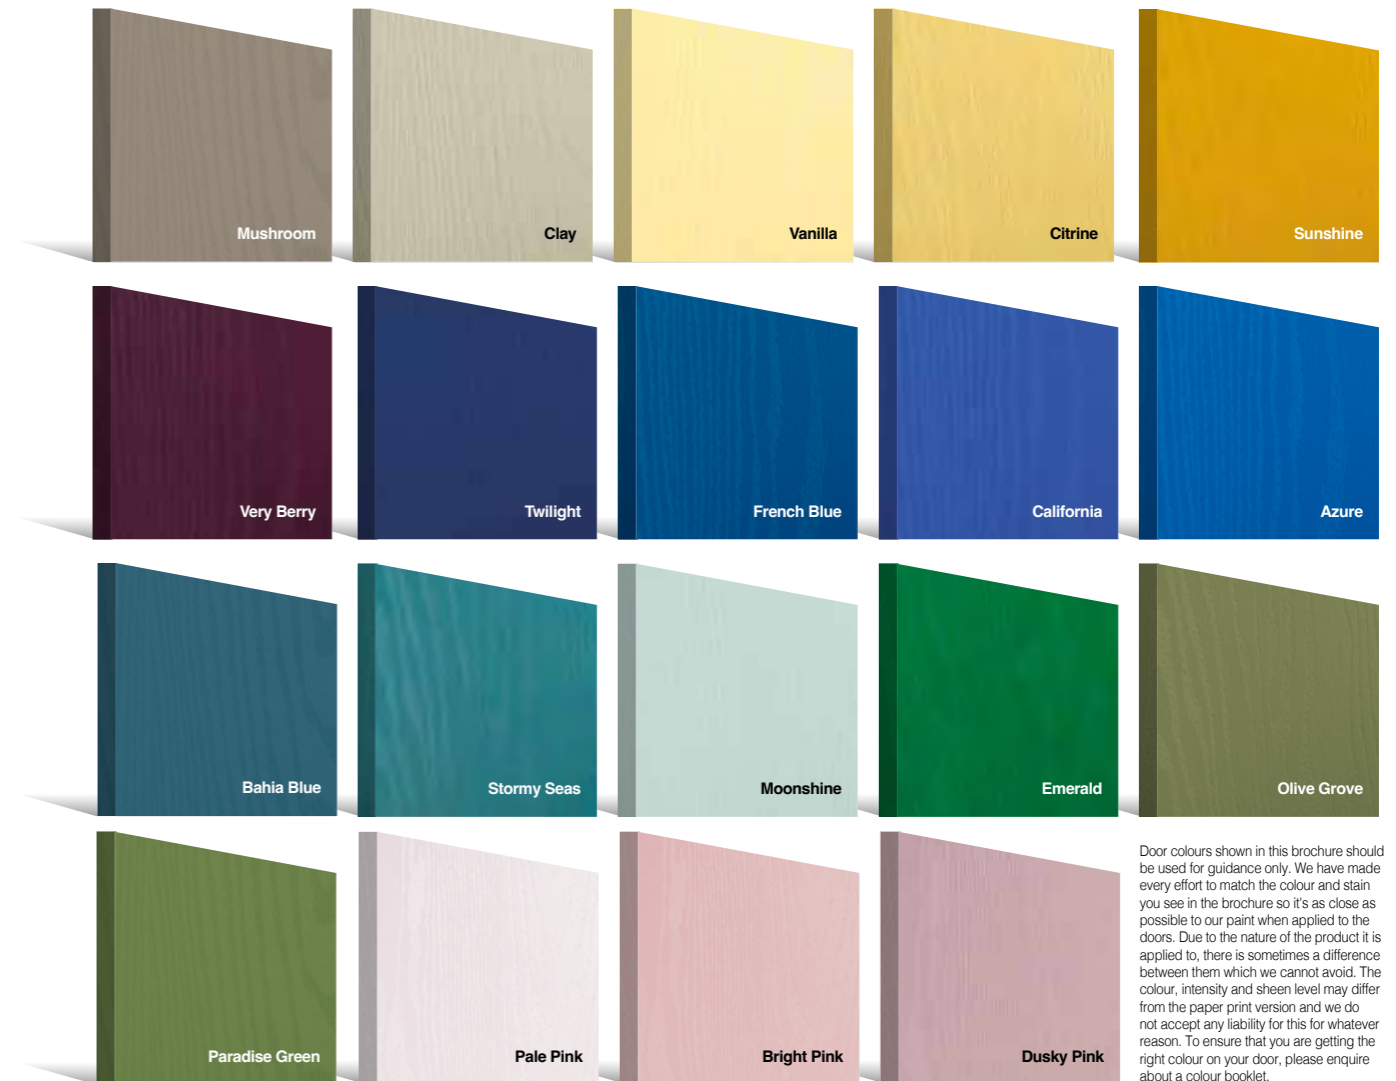

PATINA

An exciting range of 6 patina colours are available exclusively on the Monza II, Eaton, Knightsbridge, Tatton, Gleneagles, Oulton, Grove and Kings door styles.