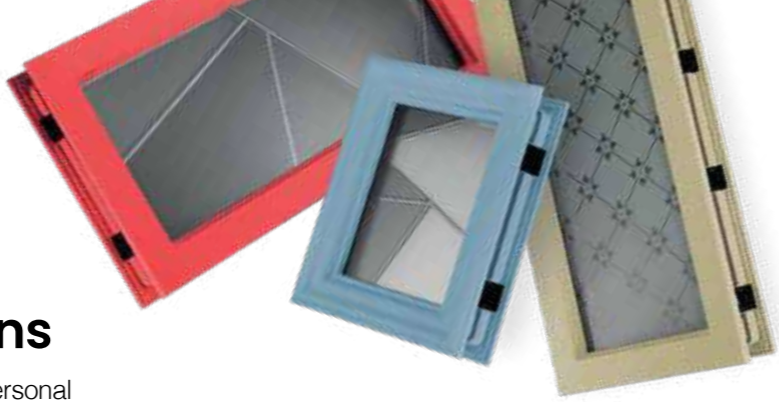

Decorative Glass Options

Decorative Glass transforms doors and makes a personal statement. We offer a range of styles to suit all budgets and tastes from contemporary styling to traditional choices. All our decorative glass is manufactured to the highest possible standards.

Traditional

4 Bevel

A simple glass design combining 4 clear bevelled glass squares and blackened caming that allows the light to flood.

Artisan

Striking and flowing elliptical shapes join an array of crystal clear diamond bevels to create a dazzling effect. Glue chip surrounding textures provide a perfect contrasting finish.

Astoria

An Edwardian era design created using a combination of rich coloured glass of varying texture. Encapsulated inside a triple glazed unit to combine traditional leaded glass with 21st Century performance.

Athena

The Athena gracefully combines brilliant cut lines and a clean sandblast finish. The understated half glazed model is a great option as a simple glass design for a back door.

Belgravia

A Victorian inspired repeat design with a delicate star motif set into a diamond pattern. The combination of etched and clear glass works beautifully well on this traditional timeless design.

Blossom

The beautiful bevelled heart and flower motif that is the centrepiece of this design is reminiscent of the style created by Scottish designer and architect, Charles Rennie Macintosh. The combination of the central motif with subtle patterned glass makes this one of our most popular designs.

Birchwood

The purity of this linear range draws its inspiration from Frank Lloyd Wright. Hints of cubism come together with leading edge glass technology to create a wonderful multi-textured finish.

Bloomsbury

An impressive large bevel cluster for those looking for a real feature statement. The Bloomsbury bevels will refract light beautifully and it's intricate detail is unsurpassed.

Carrington

Only available in our Camoustie door, this simple design uses traditional lead on a stipple backing glass. The diamond lead design sits proud to the outer pane when glazed into the door.

Casino

A 1930's inspired design utilising a range of clear glass textures to create a traditional design, particularly suited to inter-war properties.

Diamonte

Offset diamond clear bevels of the Diamonte design provide a particularly modern finish. This contemporary design is finished to the highest standard with zinc and soldered joints.

Empire

A detailed yet subtle design with a clear repeating design motif set against etched effect glass. The classic 1920's Art Deco motif design suits a wide range of door styles and architectural styles.

Traditional

Essence

A 1930's style decorative glass design combining a range of bold heritage colours and textured glasses with blackened caming and traditional soldered joints.

Geometric

An intricate design of crisp line and geometric shapes creates an eye-catching and unique design.

Grange

Our Bullion uses new techniques to create a very deep cut and impressive look. The circular bands create prisms of light and the design works very well in all styles of property.

Hathaway