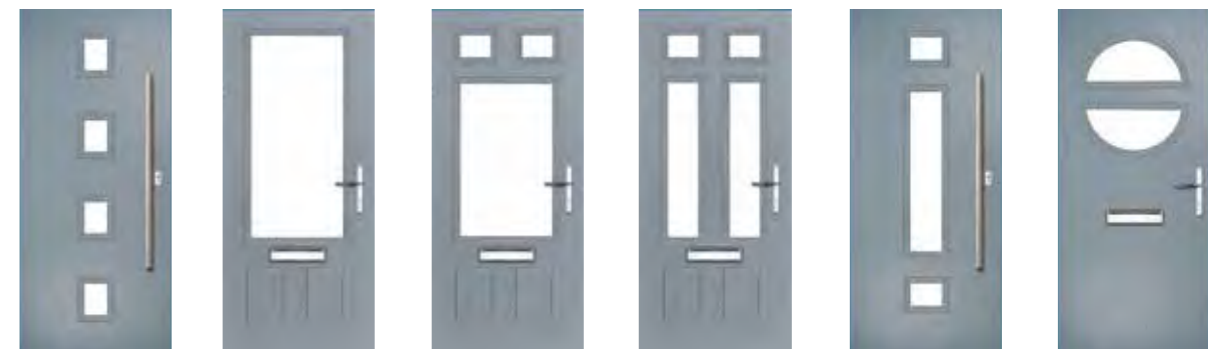

Seminole Page 37   **Gleneagles** Page 38   **Grove** Page 38   **Kings** Page 38   **Vilamoura** Page 40   **Chantilly** Page 41