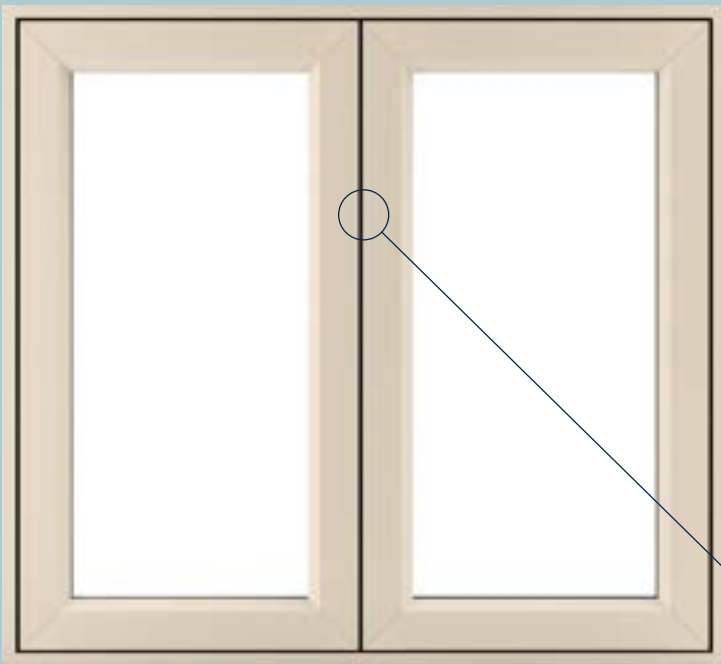

Every detail considered.

With OMNIA, the real beauty is in the manufacturing details.

Using insights from leading fabricators, we've produced a comprehensive, true Double Flush suite that blends the time-tested features you expect from VEKA with pioneering thinking that will revolutionise your approach to window fabrication.